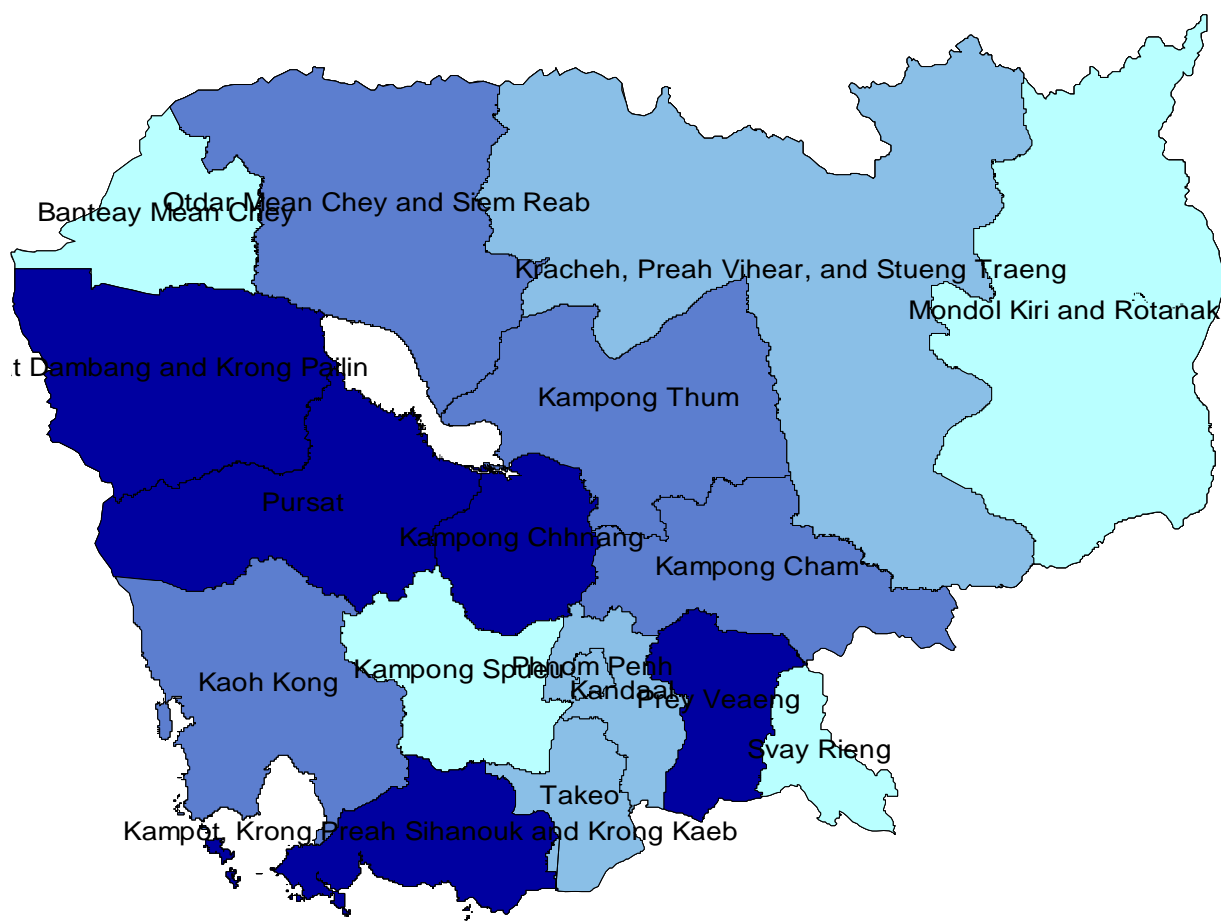

# Women who start breastfeeding newborn within 1 hour of birth

CDHS 2000

Cambodia Demographic and Health Survey, National Institute of Statistics, Ministry of Planning, 2000

Area Name	Total
Svay Rieng	28.7
Mondol Kiri and Rotanak Kiri	27
Banteay Mean Chey	26
Kampong Speu	25.9
Takaev	13.7
Kracheh, Preah Vihear, and Stueng Traeng	13
Kandal	12.3
Phnom Penh	10.5
Kaoh Kong	8.7
Kampong Thum	7.7
Otdar Mean Chey and Siem Reab	7.3
Kampong Cham	6
Pousat	5.7
Bat Dambang and Krong Pailin	5.6
Prey Veaeng	5.4
Kampong Chhnang	5.3
Kampot, Krong Preah Sihanouk and Krong Kaeb	2.4
<b>Cambodia</b>	<b>11</b>

Note: MAP Copyright Royal Government of Cambodia. The map may only be reproduced in print or electronically with acknowledgement of Department of Geography, Ministry of Land Management, Urban Planning and Construction and the primary source of the data.