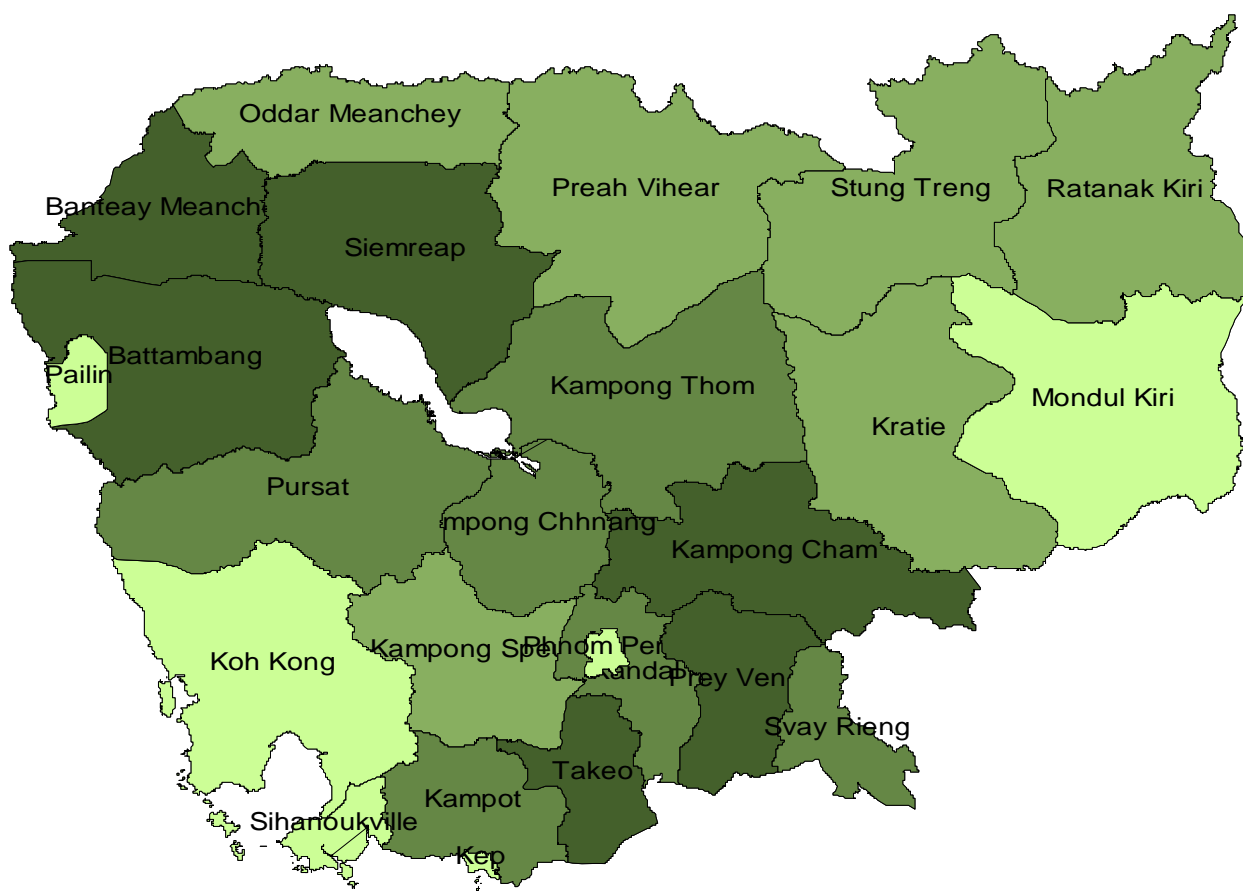

## Rice Paddy: Harvested area 2004-2005

**Source:**

Cambodia\_MAFF, Agricultural Statistics, Department of Planning, Statistics and International Cooperation, Ministry of Agriculture, Forestry and Fisheries.

Area Name	Total
Banteay Meanchey	187974
Battambang	212766
Kampong Cham	175793
Kampong Chhnang	108781
Kampong Speu	44808
Kampong Thom	124397
Kampot	108448
Kandal	88905
Koh Kong	8326
Kratie	28831
Mondul Kiri	4191
Phnom Penh	6118
Preah Vihear	22740
Prey Veng	248220
Pursat	77221
Ratanak Kiri	16037
Sihanoukville	11499
Stung Treng	18351
Svay Rieng	164776
Takeo	224433
Oddar Meanchey	39820
Kep	2910
Pailin	655