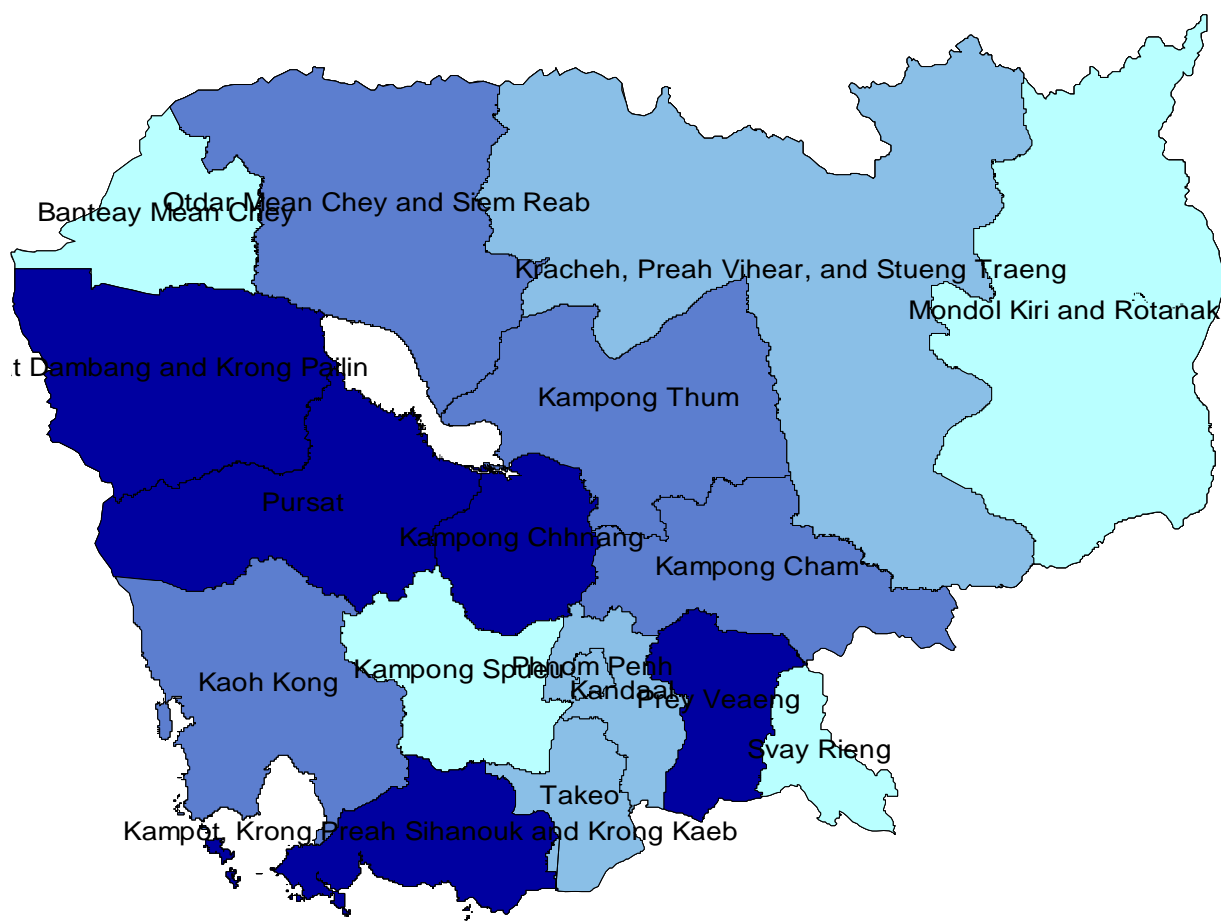

Women who start breastfeeding newborn within 1 hour of birth

CDHS 2000

Cambodia Demographic and Health Survey, National Institute of Statistics, Ministry of Planning, 2000

Area Name	Total
Svay Rieng	28.7
Mondol Kiri and Rotanak Kiri	27
Banteay Mean Chey	26
Kampong Speu	25.9
Takaev	13.7
Kracheh, Preah Vihear, and Stueng Traeng	13
Kandal	12.3
Phnom Penh	10.5
Kaoh Kong	8.7
Kampong Thum	7.7
Otdar Mean Chey and Siem Reab	7.3
Kampong Cham	6
Pousat	5.7
Bat Dambang and Krong Pailin	5.6
Prey Veaeng	5.4
Kampong Chhnang	5.3
Kampot, Krong Preah Sihanouk and Krong Kaeb	2.4
Cambodia	11

Note: MAP Copyright Royal Government of Cambodia. The map may only be reproduced in print or electronically with acknowledgement of Department of Geography, Ministry of Land Management, Urban Planning and Construction and the primary source of the data.